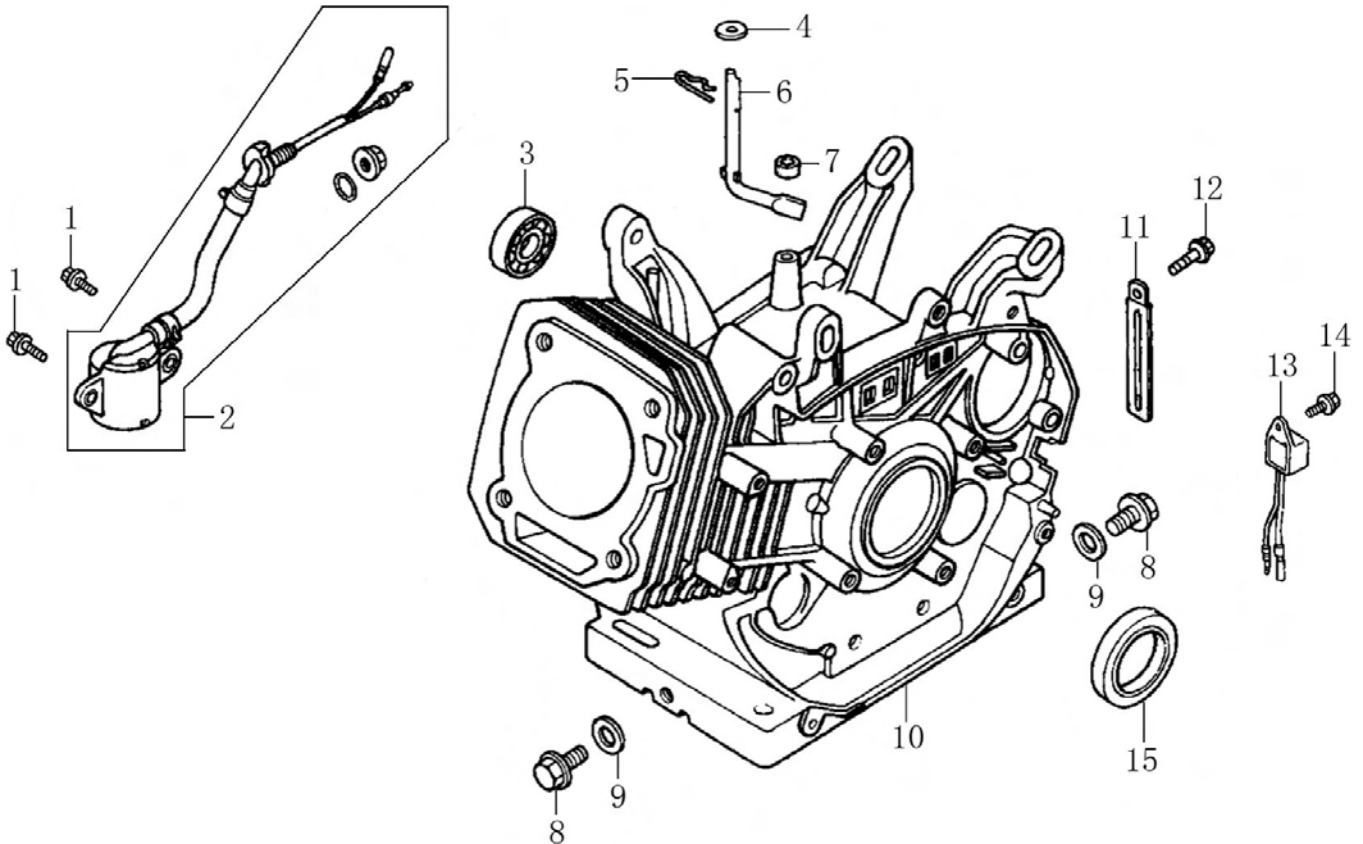

Cylinder Head

ITEM	PART NO.	QTY.	DESCRIPTION
1	0J35240147	6	BOLT, FLANGE
2	0J39340112	1	COVER, VALVE
3	0J39340113	1	GASKET, VALVE COVER
4	0J39340114	1	TUBE, BREATHER
5	0G84420211	4	BOLT, HEAD FLNG., 10x80
6	0G84420210	2	BOLT, STUD, EXHAUST
7	0J00620106	1	SPARK PLUG
8	0J39340115	1	HEAD, CYLINDER
9	0J00620107	1	GASKET, CYLINDER HEAD
10	0G84420212	2	PIN, DOWEL
11	0K0090	2	BOLT, STUD, INTAKE

420cc ENGINE

Crankcase

ITEM	PART NO.	QTY.	DESCRIPTION
1	0G84420217	2	BOLT, FLANGE
2	0G84420105	1	SWITCH ASSY., OIL LEVEL
3	0G84420118	1	BEARING, RADIAL BALL 6202
4	0G84420218	1	WASHER, FLAT 8*16*1.2
5	0G84420219	1	PIN, LOCK, 10MM
6	0G84420220	1	SHAFT, GOVERNOR ARM
7	0G84420108	1	SEAL, OIL
8	0G84420110	2	BOLT, DRAIN PLUG
9	0G84420109	2	WASHER, DRAIN PLUG, 12MM
10	0H98380100	1	CRANKCASE, (ELECT. START)
11	0J35250337	1	CLEAT, CABLE
12	0G84420194	1	BOLT, FLANGE, 6x12
13	0G84420112	1	ALERT UNIT,OIL
14	0G84420194	1	BOLT, FLANGE, 6x12
15	0G84420116	1	SEAL, OIL

420cc ENGINE

Crankshaft and Piston

ITEM	PART NO.	QTY.	DESCRIPTION
1	0J28790111	1	RING SET,PISTON
2	0G84420237	2	CIRCLIP, PISTON PIN
3	0K22930111	1	PISTON
4	0G84420238	1	PIN, PISTON
5	0J00620113	1	CONNECTING ROD ASSY
6	0G84420236	2	BOLT, CONNECTING ROD
7	0J00620108	1	CRANKSHAFT ASSY
8	0G84420119	1	KEY, SPECIAL WOODRUFF
9	0J00620111	1	WEIGHT, BALANCER

Rocker and Camshaft

ITEM	PART NO.	QTY.	DESCRIPTION
1	0J39430124	1	ROCKER ARM EXH.
2	0J39430125	1	ROCKER ARM INT.
3	0J93060101	2	VALVE ROCKER SHAFT
4	0J39430127	2	PUSH ROD
5	0G84420174	2	LIFTER, VALVE
6	0G84420122	2	ROTATOR, VALVE
7	0G84420239	4	LOCKER, VALVE
8	0G84420123	2	RETAINER, VALVE SPRING
9	0G84420124	2	SPRING, VALVE
10	0G84420125	1	SEAT, VALVE SPRING
11	0G84420128	1	SEAL, VALVE STEM
12	0J39430126	1	VALVE ASSY.
13	0G8442F114	1	CAMSHAFT ASSY
14	0J93060102	2	LOCKER
15	0K22930113	1	RETAINER, ROCKER ARM SHAFT
16	0G84420194	1	BOLT, FLANGE
17	0K6775	1	ROCKER ARM ASSY. EXHAUST
18	0K6777	1	ROCKER ARM ASSY. INTAKE